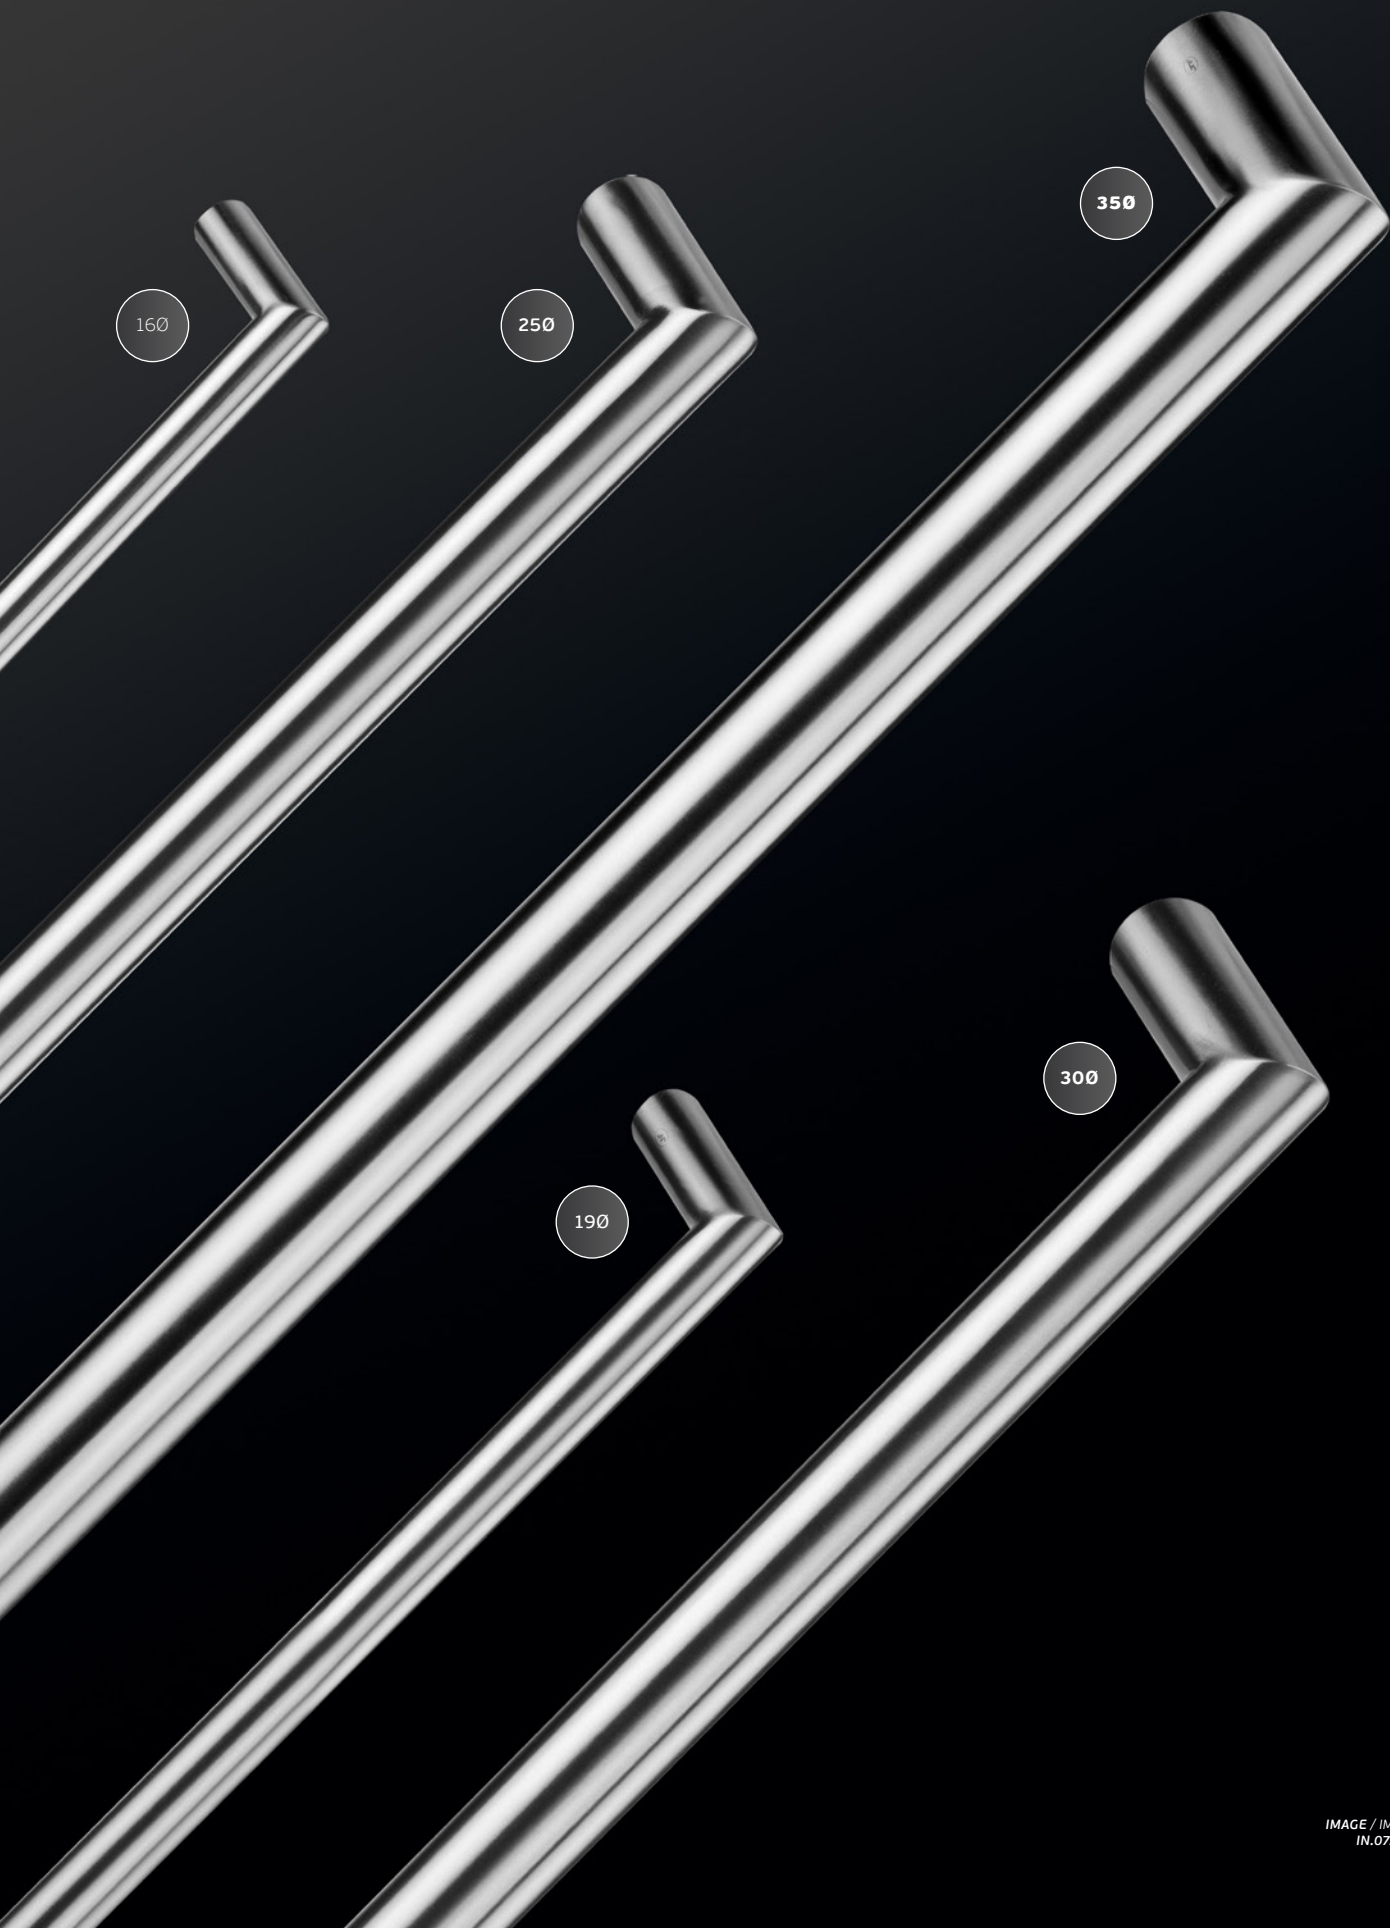

NATURAL PATINA
The pull handle
copper part doesn't
have a surface
coating on purpose,
so it can develop
its own patina over
the time according
to the use and the
environment where
it is inserted.

ASAS DE PORTA / PULL HANDLES / MANILLONES.