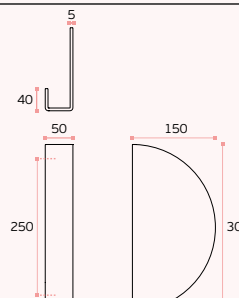

IN.07.012.D
Asa de porta dupla / Double door handle / Manillon de puerta doble.

MATERIAL: EN 1.4301 / AISI 304

ACABAMENTO / FINISH / ACABADO:
STANDARD: SATINADO / SATIN / SATIN

OPTIONAL: PVD TITANIUM COATED

.TB / .TG / .TCO / .TCH

SOLID ■

ACESSÓRIOS / ACCESSORIES

■ AAM --- INCLUDED

PREPARADA PARA VIDRO / READY FOR GLASS

■ AAM --- INCLUDED
Acessórios / Accessories / Accesorios