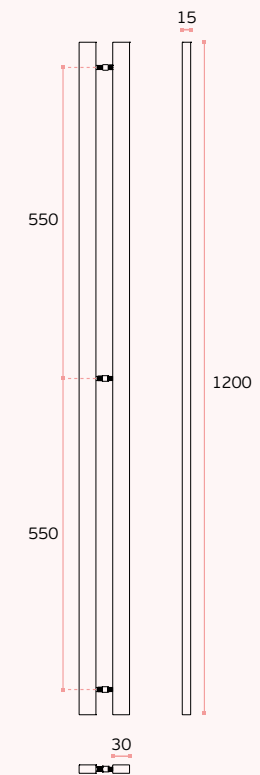

TUBULAR □

ACESSÓRIOS / ACCESSORIES

AAD --- INCLUDED