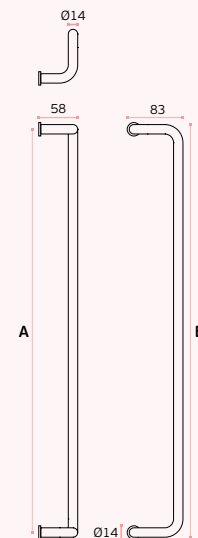

TUBULAR ☐

ACESSÓRIOS / ACCESSORIES

MFU M6 --- INCLUDED

OPCIONAL VIDRO / OPTIONAL GLASS

IN.08.SV.287
Simples vidro / single glass

.P
Polido
Mirror polished
Pulido

.TB
PVD
Titanium
black

.TG
PVD
Titanium
gold

.TCO
PVD
Titanium
copper

.TCH
PVD
Titanium
chocolate

.P
Polido
Mirror polished
Pulido

.TB
PVD
Titanium
black

.TG
PVD
Titanium
gold

.TCO
PVD
Titanium
copper

.TCH
PVD
Titanium
chocolate

Accessórios / Accessories / Accesorios

Pg. 444

Accessórios / Accessories / Accesorios

Pg. 444

IN.07.287.D.19

Asa de porta dupla / Double door handle / Manillon de puerta doble.

MATERIAL: EN 1.4301 / AISI 304

ACABAMENTO / FINISH / ACABADO: STANDARD: SATINADO / SATIN / SATIN

OPTIONAL: PVD TITANIUM COATED

.TB / .TG / .TCO / .TCH

A	B
200	219
250	269
300	319
350	369
425	444
600	619