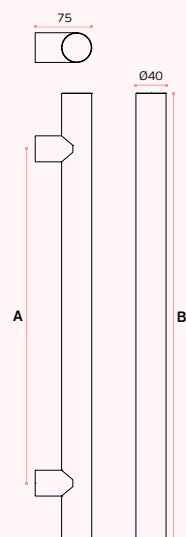

TUBULAR ☐

ACESSÓRIOS / ACCESSORIES

MFU M8 --- INCLUDED

OPCIONAL VIDRO / OPTIONAL GLASS

IN.08.MFU.DV.35
Dupla para vidro / double glass

IN.08.MFU.SV.35
Simples vidro / single glass

P
Polido
Mirror polished
Pulido

.TB
PVD
Titanium
black

.TG
PVD
Titanium
gold

.TCO
PVD
Titanium
copper

.TCH
PVD
Titanium
chocolate

P
Polido
Mirror polished
Pulido

.TB
PVD
Titanium
black

.TG
PVD
Titanium
gold

.TCO
PVD
Titanium
copper

.TCH
PVD
Titanium
chocolate