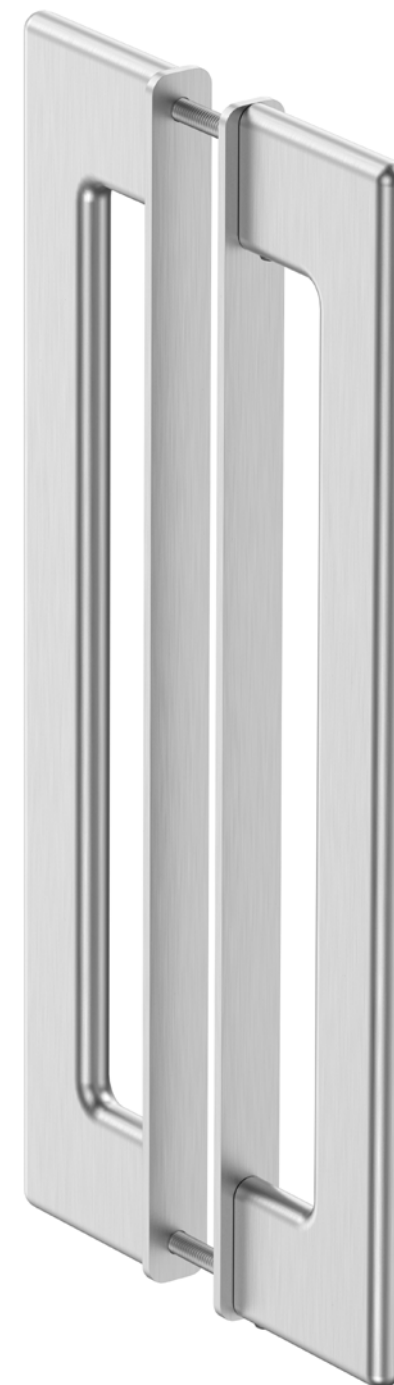

ACESSÓRIOS / ACCESSORIES / Accesorios

Pg. 444