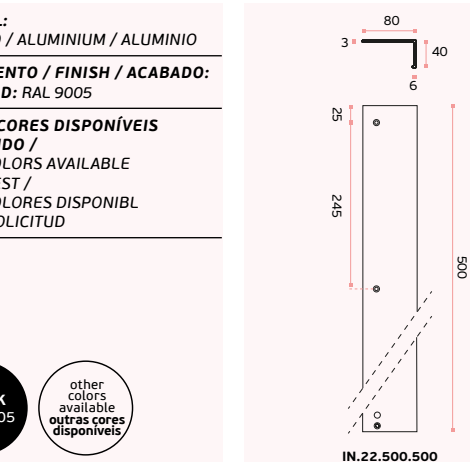

PUXADOR REFORÇADO PARA PORTAS PESADAS HEAVY DUTY / HEAVY DUTTY PULL HANDLE FOR BIG DOORS. / POMO REFORZADO PARA PUERTAS PESADAS HEAVY DUTTY

IN.22.500. Puxador de móvel ou para porta interior / Furniture knob or door pull handle / Pomo de mueble o de puerta interior.

MATERIAL:
ALUMÍNIO / ALUMINIUM / ALUMINIO

ACABAMENTO / FINISH / ACABADO:
STANDARD: RAL 9005

**OUTRAS CORES DISPONÍVEIS
POR PEDIDO /
OTHER COLORS AVAILABLE
BY REQUEST /
OTROS COLORES DISPONIBL
ES POR SOLICITUD**

BLACK
RAL 9005

other
colors
available
outras cores
disponíveis