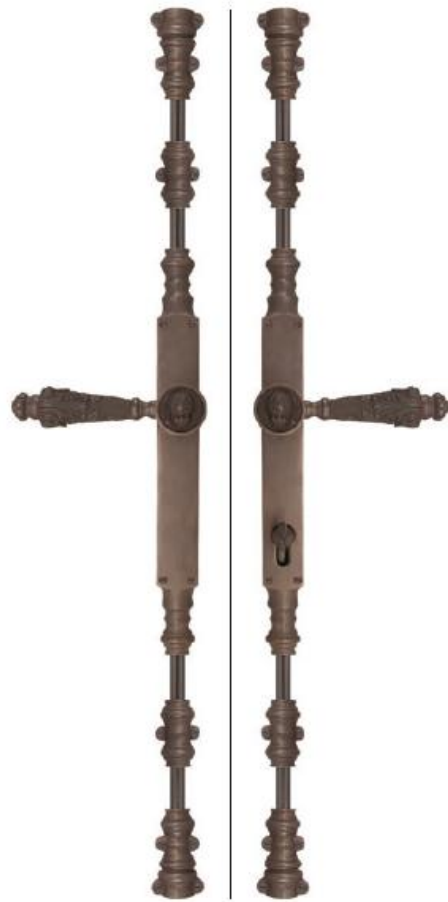

Louis XVI

III Empire

MUF-7944-XVI
Louis XVI

MUF-7942-IMP
III Empire

MUF-7948-XVI
Louis XVI

Early 20th Century

MUF-7940-EAR
Early 20th Century

MUF-7941-EAR
Early 20th Century

MUF-7943-EAR
Early 20th Century

multi-point trims

MULTI-POINT TRIMS

for Sliding Doors

MUS-7911-EAR
Early 20th Century

MUS-7910-HAU
Haussman - Directory

MULTI-POINT TRIMS

for Windows with Clicking Mechanisms