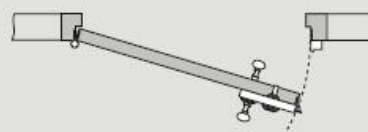

CEA-7036-REI, PPA-4280-REI
Italian Renaissance

CEA-7037-REI, PPA-4280-REI
Italian Renaissance

There are two kind of rim locks: Vertical and Horizontal. Do not forget to specify if rim lock is to be located on a double or single set of doors.

Available functions: Passage and Privacy. No key function. For entrance functions, please install separate deadbolts.

Single door rim lock installation

1. Single rim lock

Section through door

CEA-4699-XIV, BAL-3193-XIV
Louis XIV