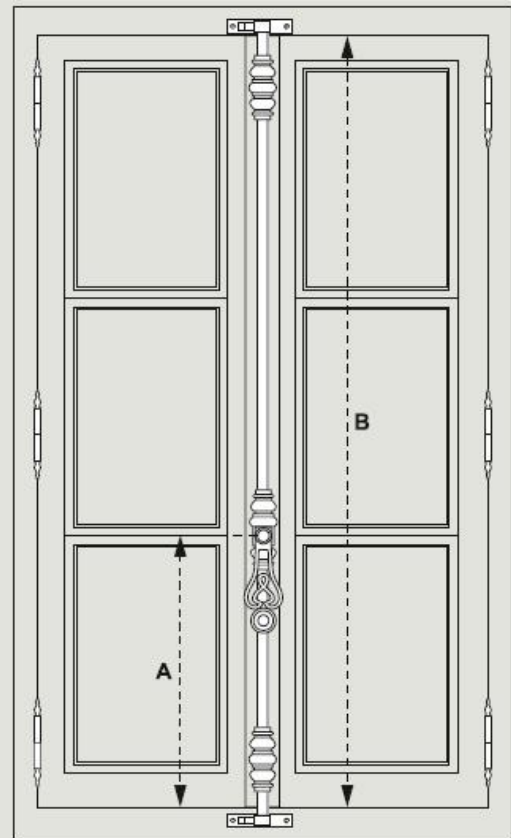

Espagnolette installation

Section through window