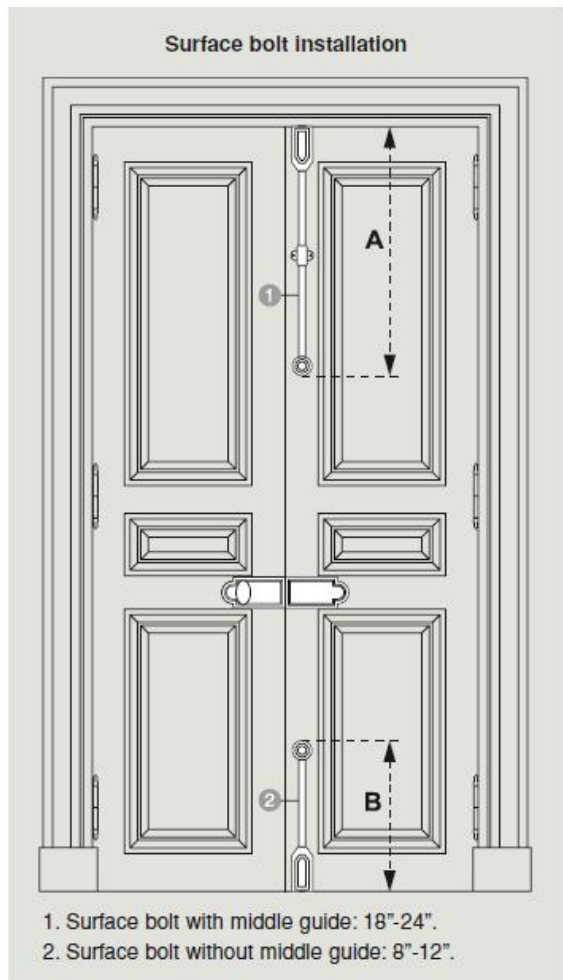

SURFACE BOLTS

surface bolts

Surface bolts are typically used on the in-active side of a double set of doors at top and bottom. Usually surface bolt on top is larger than the one on the bottom.

Surface bolts can be used in conjunction with matching hardware trims as cremone bolts or rim lock on active door side. Fersa offers surface bolts for every architectural style and period as well as designs that combine with our cremone collection, our espagnolette collection and our rim lock collection.