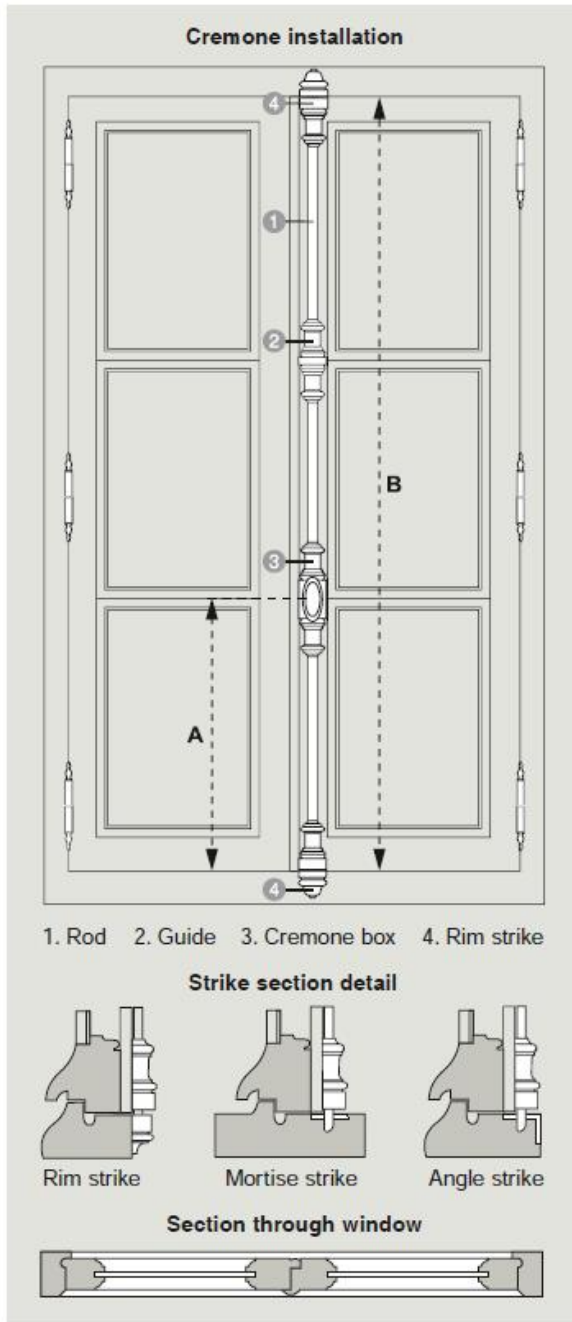

CREMONE BOLTS